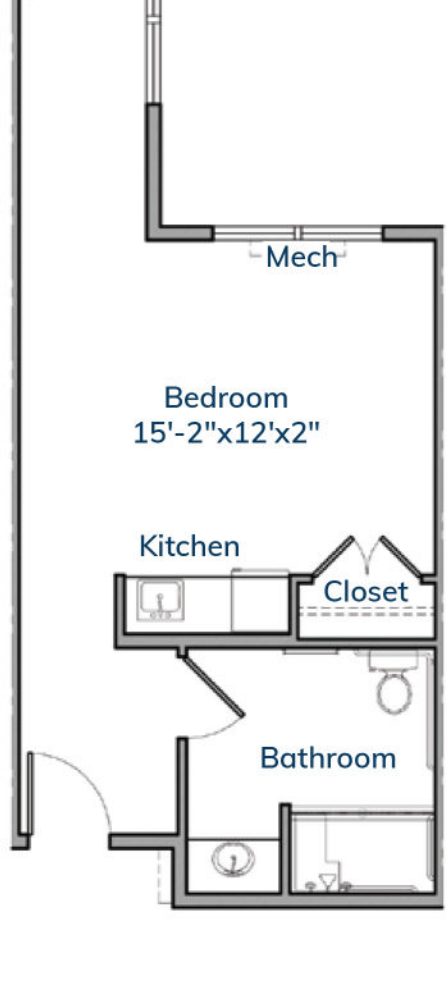

THE ACWORTH FLOOR PLAN

2 bed/2 bath
678 sq. ft.

DOGWOOD

Forest
ACWORTH

THE AZALEA FLOOR PLAN

1 bed/1 bath
524 sq. ft.

DOGWOOD

Forest
ACWORTH

THE BEGONIA FLOOR PLAN

1 bed/1 bath
444 sq. ft.

DOGWOOD

Forest
ACWORTH

INSPIRED LIVING BEGONIA FLOOR PLAN

2 bed/1 bath
469 sq. ft.

DOGWOOD

Forest
ACWORTH

INSPIRED LIVING DOGWOOD FLOOR PLAN

1 bed/1 bath
382 sq. ft.

DOGWOOD

Forest
ACWORTH

THE LARGE DOGWOOD I FLOOR PLAN

1 bed/1 bath
447 sq. ft.

DOGWOOD

Forest
ACWORTH

THE LARGE DOGWOOD II FLOOR PLAN

1 bed/1 bath
444sq. ft.

DOGWOOD

Forest
ACWORTH

THE SMALL DOGWOOD FLOOR PLAN

1 bed/1 bath
382 sq. ft.

DOGWOOD

Forest
ACWORTH