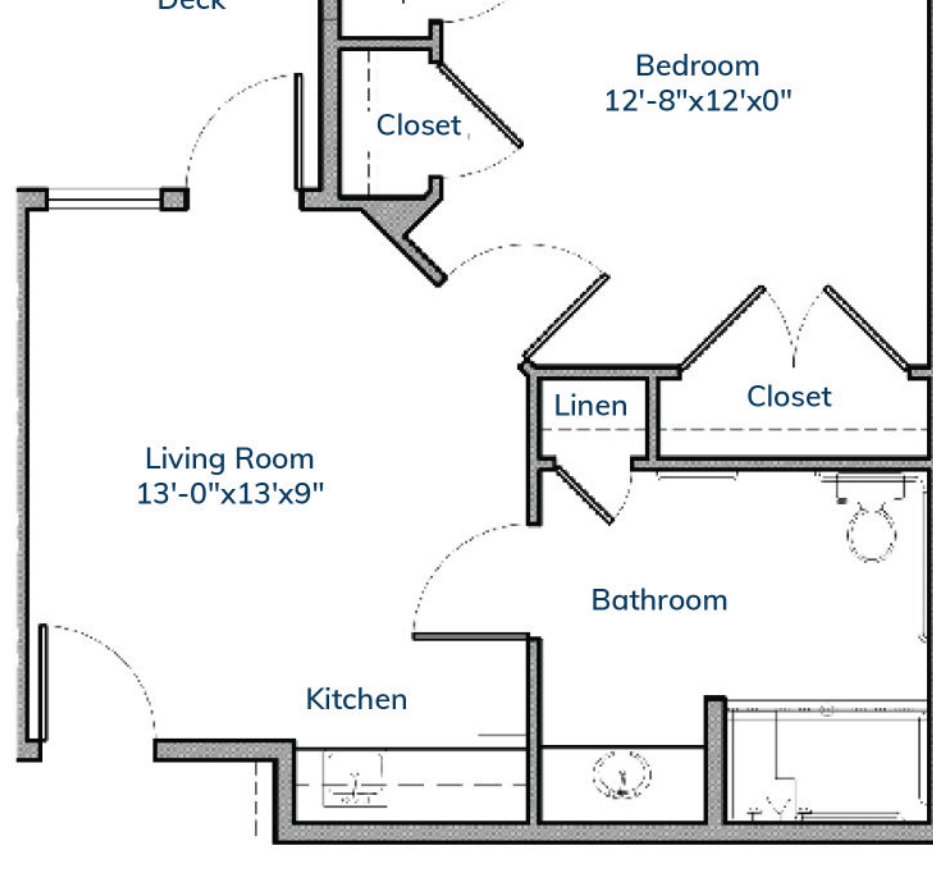

THE ACWORTH FLOOR PLAN

2 bed/2 bath
678 sq. ft.

DOGWOOD

Forest
ACWORTH

THE AZALEA FLOOR PLAN

1 bed/1 bath
524 sq. ft.

DOGWOOD

Forest
ACWORTH

THE BEGONIA FLOOR PLAN

1 bed/1 bath
444 sq. ft.

DOGWOOD

Forest
ACWORTH

INSPIRED LIVING BEGONIA FLOOR PLAN

2 bed/1 bath
469 sq. ft.

DOGWOOD

Forest
ACWORTH

INSPIRED LIVING DOGWOOD FLOOR PLAN

1 bed/1 bath
382 sq. ft.

DOGWOOD

Forest
ACWORTH

THE LARGE DOGWOOD I FLOOR PLAN

1 bed/1 bath
447 sq. ft.

DOGWOOD

Forest
ACWORTH

THE LARGE DOGWOOD II FLOOR PLAN

1 bed/1 bath
444sq. ft.

DOGWOOD

Forest
ACWORTH

THE SMALL DOGWOOD FLOOR PLAN

1 bed/1 bath
382 sq. ft.

DOGWOOD

Forest
ACWORTH