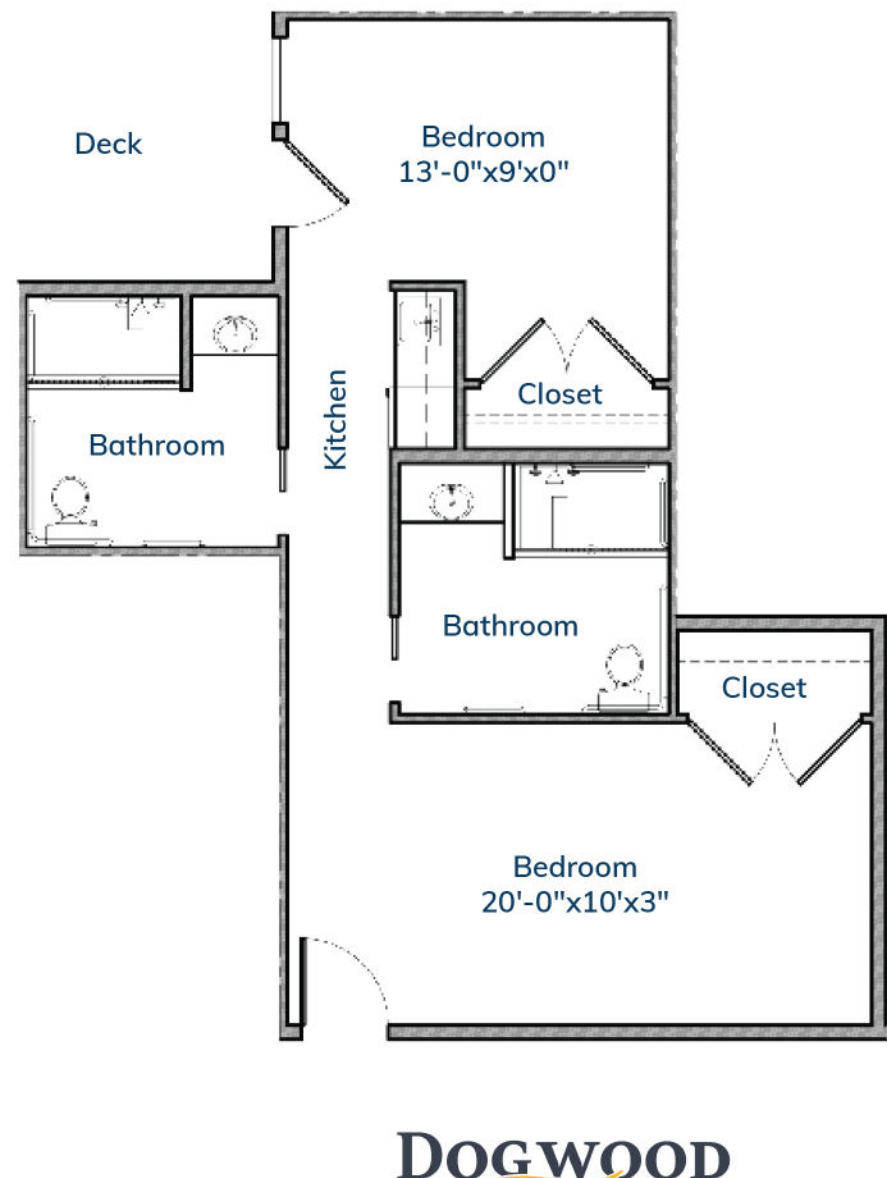

THE ACWORTH FLOOR PLAN

2 bed/2 bath
678 sq. ft.

DOGWOOD

Forest
ACWORTH

THE AZALEA FLOOR PLAN

1 bed/1 bath
524 sq. ft.

DOGWOOD

Forest
ACWORTH

THE BEGONIA FLOOR PLAN

1 bed/1 bath
444 sq. ft.

DOGWOOD

Forest
ACWORTH

INSPIRED LIVING BEGONIA FLOOR PLAN

2 bed/1 bath
469 sq. ft.

DOGWOOD

Forest
ACWORTH

INSPIRED LIVING DOGWOOD FLOOR PLAN

1 bed/1 bath
382 sq. ft.

DOGWOOD

Forest
ACWORTH

THE LARGE DOGWOOD I FLOOR PLAN

1 bed/1 bath
447 sq. ft.

DOGWOOD

Forest
ACWORTH

THE LARGE DOGWOOD II FLOOR PLAN

1 bed/1 bath
444sq. ft.

DOGWOOD

Forest
ACWORTH

THE SMALL DOGWOOD FLOOR PLAN

1 bed/1 bath
382 sq. ft.

DOGWOOD

Forest
ACWORTH