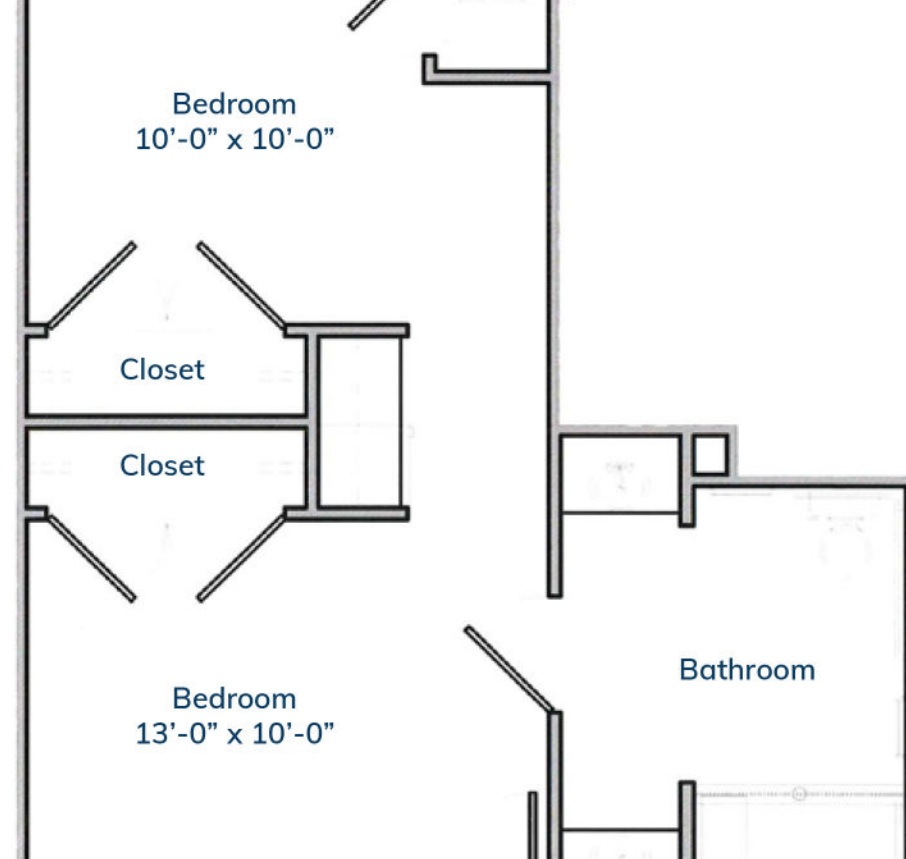

THE ACWORTH FLOOR PLAN

2 bed/2 bath
678 sq. ft.

DOGWOOD

Forest
ACWORTH

THE AZALEA FLOOR PLAN

1 bed/1 bath
524 sq. ft.

DOGWOOD

Forest
ACWORTH

THE BEGONIA FLOOR PLAN

1 bed/1 bath
444 sq. ft.

DOGWOOD

Forest
ACWORTH

INSPIRED LIVING BEGONIA FLOOR PLAN

2 bed/1 bath
469 sq. ft.

DOGWOOD

Forest
ACWORTH

INSPIRED LIVING DOGWOOD FLOOR PLAN

1 bed/1 bath
382 sq. ft.

DOGWOOD

Forest
ACWORTH

THE LARGE DOGWOOD I FLOOR PLAN

1 bed/1 bath
447 sq. ft.

DOGWOOD

Forest
ACWORTH

THE LARGE DOGWOOD II FLOOR PLAN

1 bed/1 bath
444sq. ft.

DOGWOOD

Forest
ACWORTH

THE SMALL DOGWOOD FLOOR PLAN

1 bed/1 bath
382 sq. ft.

DOGWOOD

Forest
ACWORTH