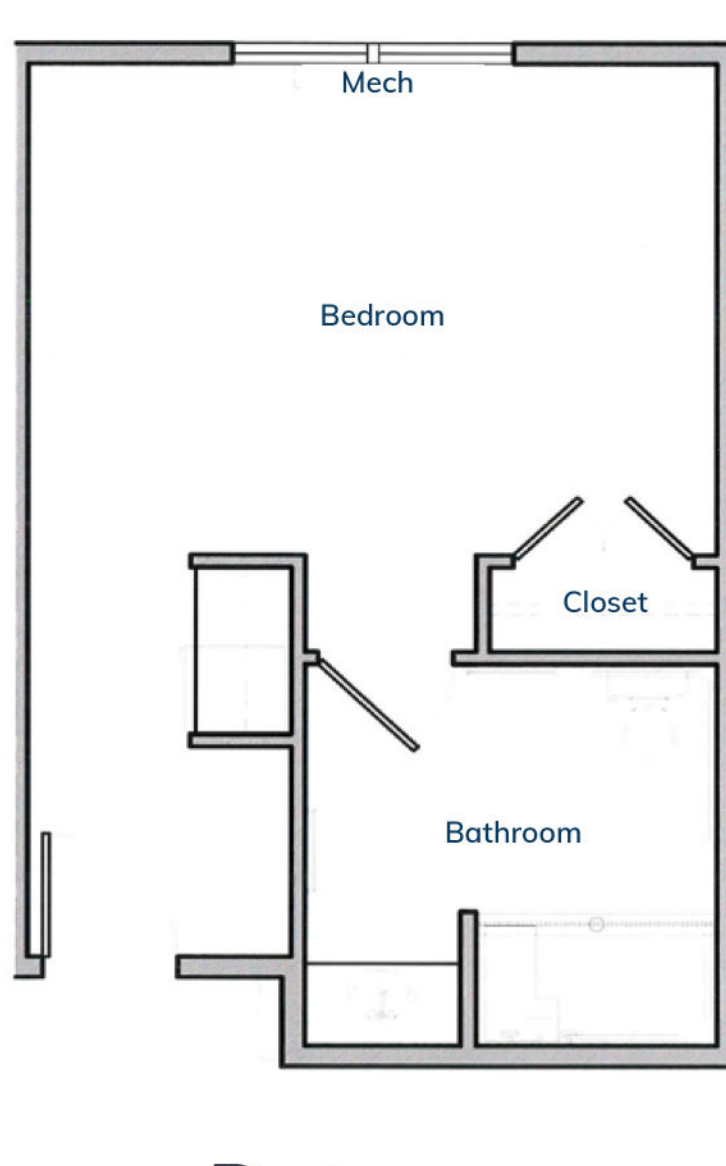

THE ACWORTH FLOOR PLAN

2 bed/2 bath
678 sq. ft.

DOGWOOD

Forest
ACWORTH

THE AZALEA FLOOR PLAN

1 bed/1 bath
524 sq. ft.

DOGWOOD

Forest
ACWORTH

THE BEGONIA FLOOR PLAN

1 bed/1 bath
444 sq. ft.

DOGWOOD

Forest
ACWORTH

INSPIRED LIVING BEGONIA FLOOR PLAN

2 bed/1 bath
469 sq. ft.

DOGWOOD

Forest
ACWORTH

INSPIRED LIVING DOGWOOD FLOOR PLAN

1 bed/1 bath
382 sq. ft.

DOGWOOD

Forest
ACWORTH

THE LARGE DOGWOOD I FLOOR PLAN

1 bed/1 bath
447 sq. ft.

DOGWOOD

Forest
ACWORTH

THE LARGE DOGWOOD II FLOOR PLAN

1 bed/1 bath
444sq. ft.

DOGWOOD

Forest
ACWORTH

THE SMALL DOGWOOD FLOOR PLAN

1 bed/1 bath
382 sq. ft.

DOGWOOD

Forest
ACWORTH