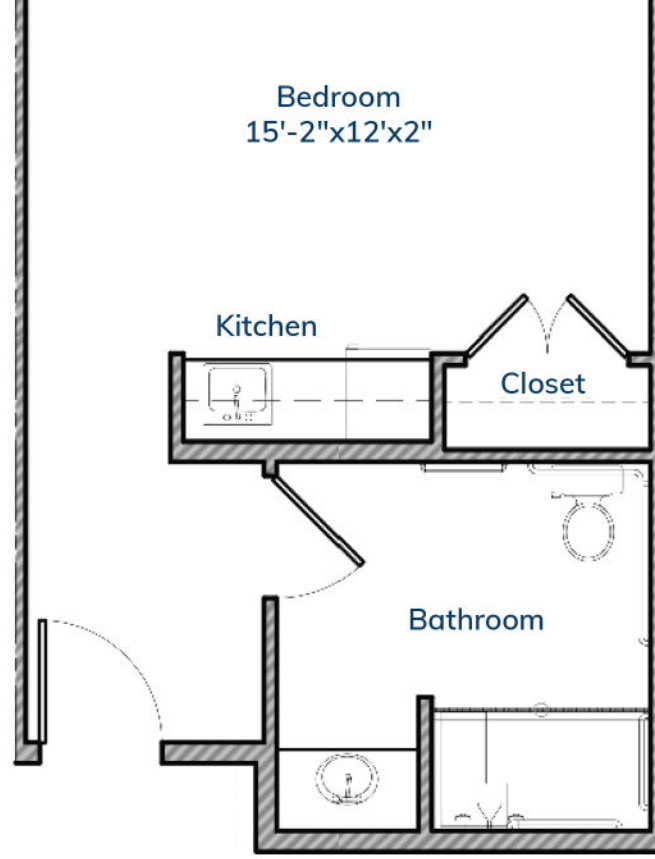

THE BEGONIA FLOOR PLAN

1 bed/1 bath
444 sq. ft.

DOGWOOD

Forest
ACWORTH

INSPIRED LIVING BEGONIA FLOOR PLAN

2 bed/1 bath
469 sq. ft.

DOGWOOD

Forest
ACWORTH

INSPIRED LIVING DOGWOOD FLOOR PLAN

1 bed/1 bath
382 sq. ft.

DOGWOOD

Forest
ACWORTH

THE LARGE DOGWOOD I FLOOR PLAN

1 bed/1 bath
447 sq. ft.

DOGWOOD

Forest
ACWORTH

THE LARGE DOGWOOD II FLOOR PLAN

1 bed/1 bath
444sq. ft.

DOGWOOD

Forest
ACWORTH

THE SMALL DOGWOOD FLOOR PLAN

1 bed/1 bath
382 sq. ft.

DOGWOOD

Forest
ACWORTH