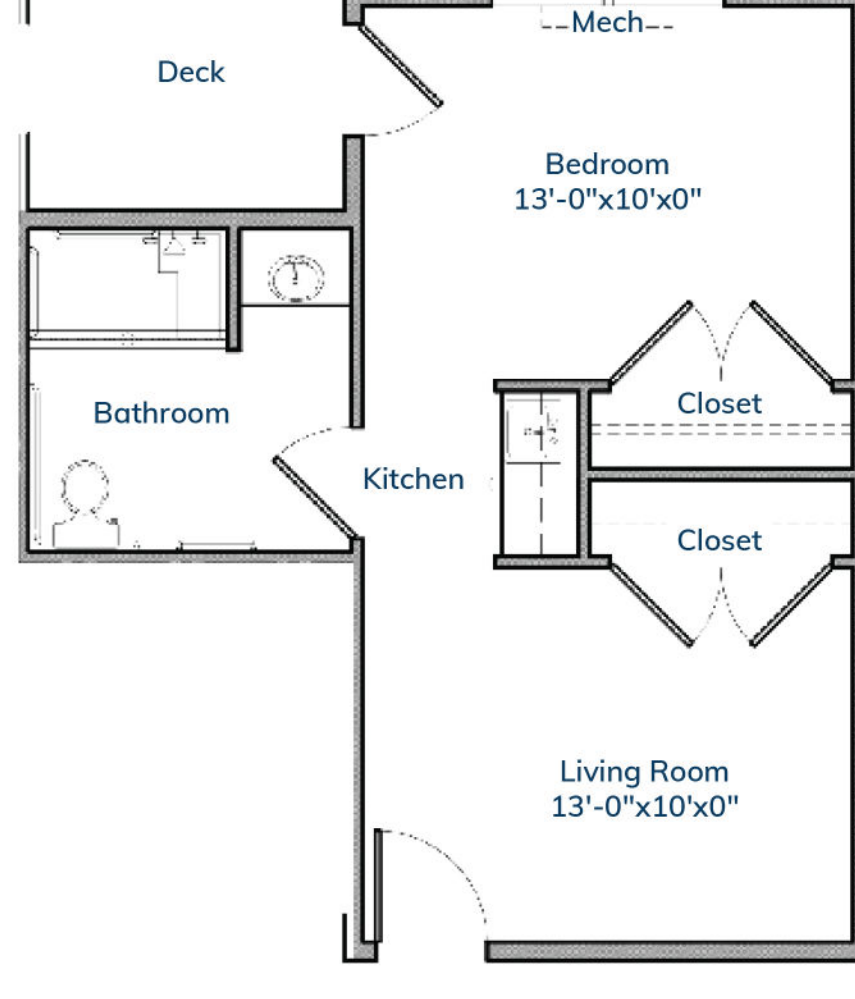

THE ACWORTH FLOOR PLAN

2 bed/2 bath
678 sq. ft.

DOGWOOD

Forest
ACWORTH

THE AZALEA FLOOR PLAN

1 bed/1 bath
524 sq. ft.

DOGWOOD

Forest
ACWORTH

THE BEGONIA FLOOR PLAN

1 bed/1 bath
444 sq. ft.

DOGWOOD

Forest
ACWORTH

INSPIRED LIVING BEGONIA FLOOR PLAN

2 bed/1 bath
469 sq. ft.

DOGWOOD

Forest
ACWORTH

INSPIRED LIVING DOGWOOD FLOOR PLAN

1 bed/1 bath
382 sq. ft.

DOGWOOD

Forest
ACWORTH

THE LARGE DOGWOOD I FLOOR PLAN

1 bed/1 bath
447 sq. ft.

DOGWOOD

Forest
ACWORTH

THE LARGE DOGWOOD II FLOOR PLAN

1 bed/1 bath
444sq. ft.

DOGWOOD

Forest
ACWORTH

THE SMALL DOGWOOD FLOOR PLAN

1 bed/1 bath
382 sq. ft.

DOGWOOD

Forest
ACWORTH