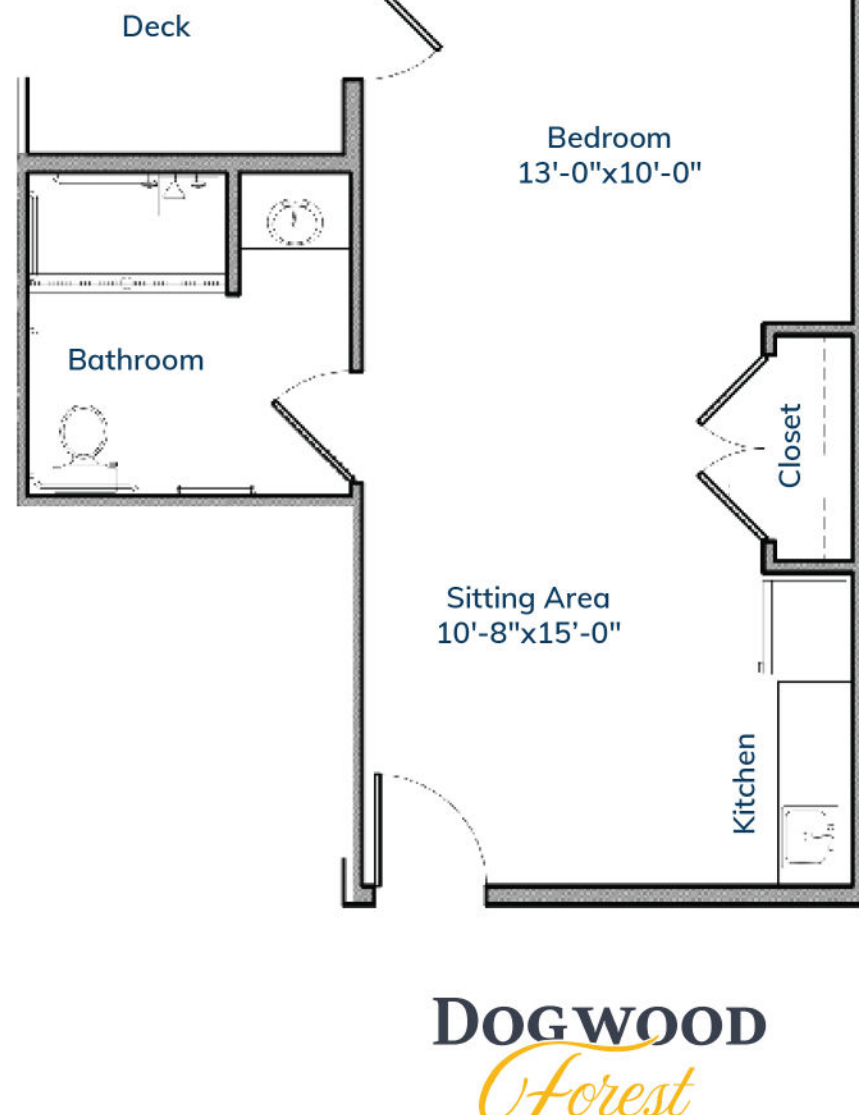

THE ACWORTH FLOOR PLAN

2 bed/2 bath
678 sq. ft.

DOGWOOD

Forest
ACWORTH

THE AZALEA FLOOR PLAN

1 bed/1 bath
524 sq. ft.

DOGWOOD

Forest
ACWORTH

THE BEGONIA FLOOR PLAN

1 bed/1 bath
444 sq. ft.

DOGWOOD

Forest
ACWORTH

INSPIRED LIVING BEGONIA FLOOR PLAN

2 bed/1 bath
469 sq. ft.

DOGWOOD

Forest
ACWORTH

INSPIRED LIVING DOGWOOD FLOOR PLAN

1 bed/1 bath
382 sq. ft.

DOGWOOD

Forest
ACWORTH

THE LARGE DOGWOOD I FLOOR PLAN

1 bed/1 bath
447 sq. ft.

DOGWOOD

Forest
ACWORTH

THE LARGE DOGWOOD II FLOOR PLAN

1 bed/1 bath
444sq. ft.

DOGWOOD

Forest
ACWORTH

THE SMALL DOGWOOD FLOOR PLAN

1 bed/1 bath
382 sq. ft.

DOGWOOD

Forest
ACWORTH